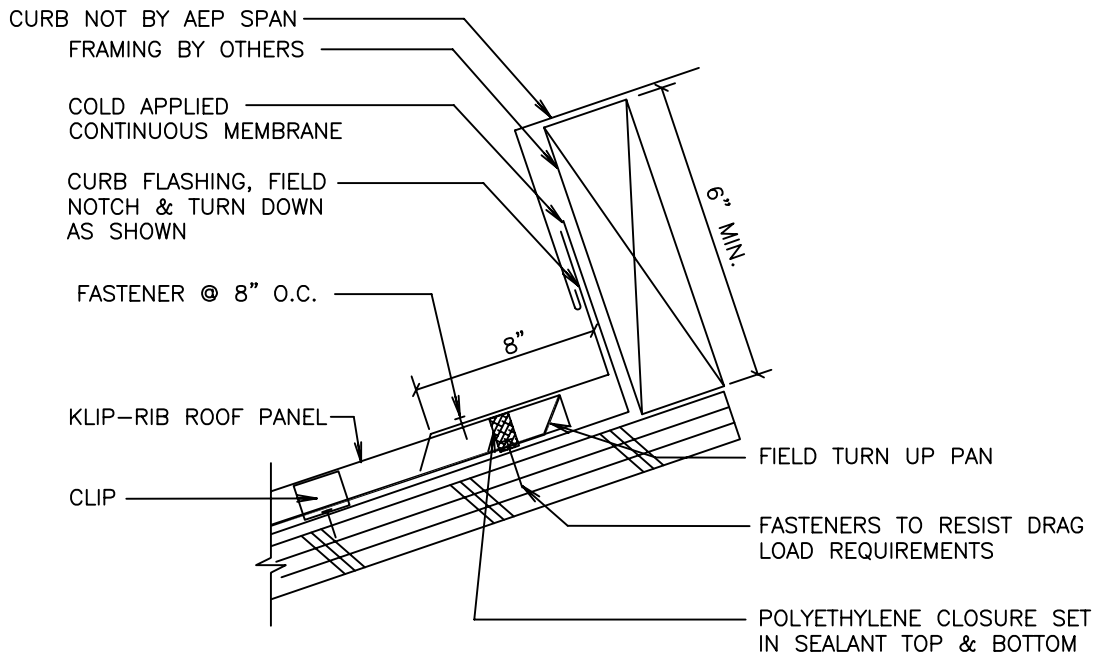

DOWNHILL CURB

NOTE: ALL SKYLIGHT FLASHINGS ARE CUSTOM DUE TO GEOGRAPHICAL AND JOB CONDITIONS.

KLIP-RIB

**DOWNHILL CURB
'B'**

KR-17