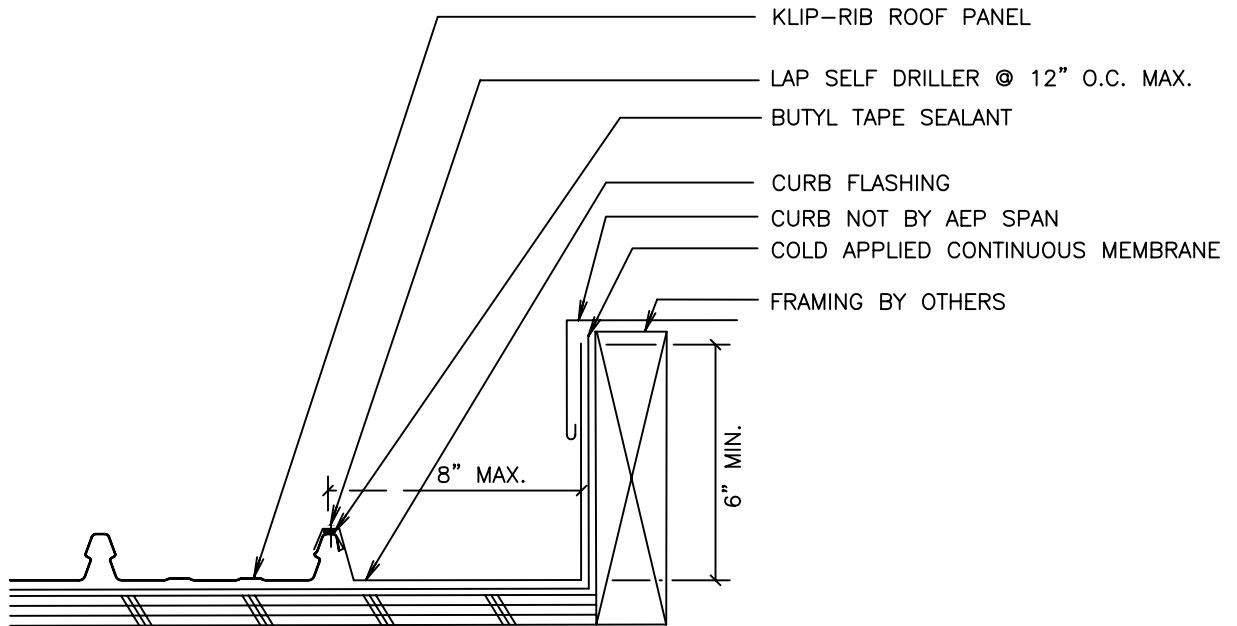

SIDE CURB

NOTE: ALL SKYLIGHT FLASHINGS ARE CUSTOM DUE TO
GEOGRAPHICAL AND JOB CONDITIONS.

KR19 SIDE CURB "D"