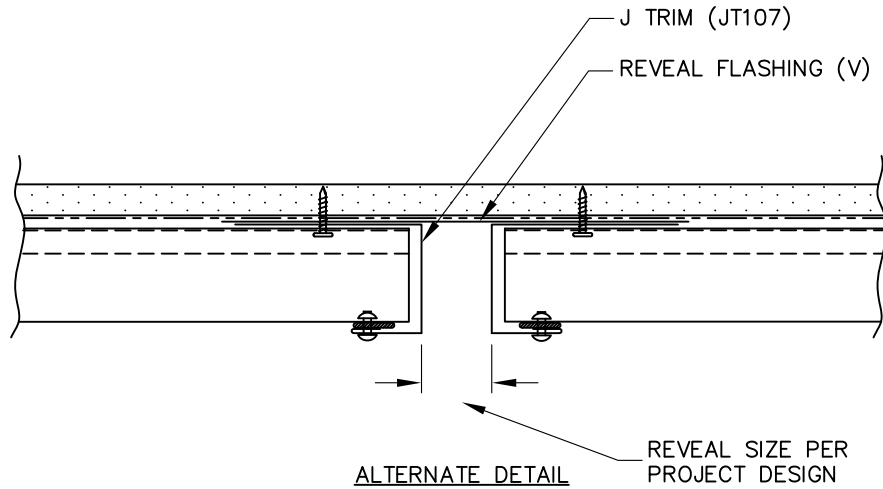

MT109

JT107

(X) - NOT BY AEP SPAN

(V) - DIMENSIONS VARY BASED ON PROJECT CONDITIONS

PRESTIGE SERIES  
VERTICAL INSTALL.

SOFFIT END SPLICE

PSV-11