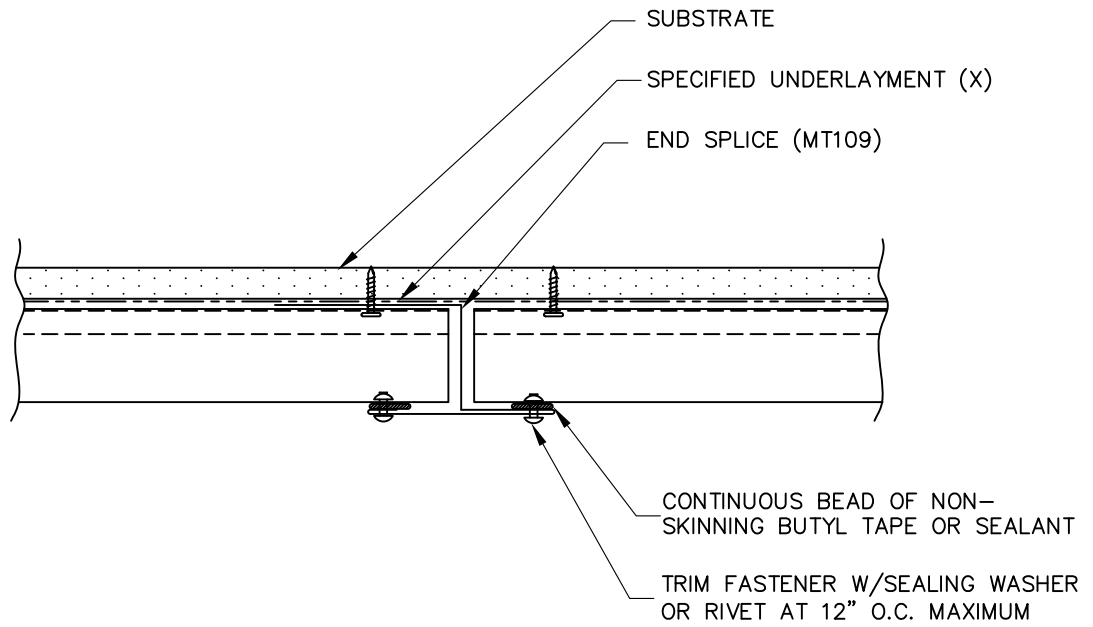

MT109

JT107

(X) - NOT BY AEP SPAN

(V) - DIMENSIONS VARY BASED ON PROJECT CONDITIONS

PRESTIGE SERIES  
VERTICAL INSTALL.

SOFFIT END SPLICE

PSV-11