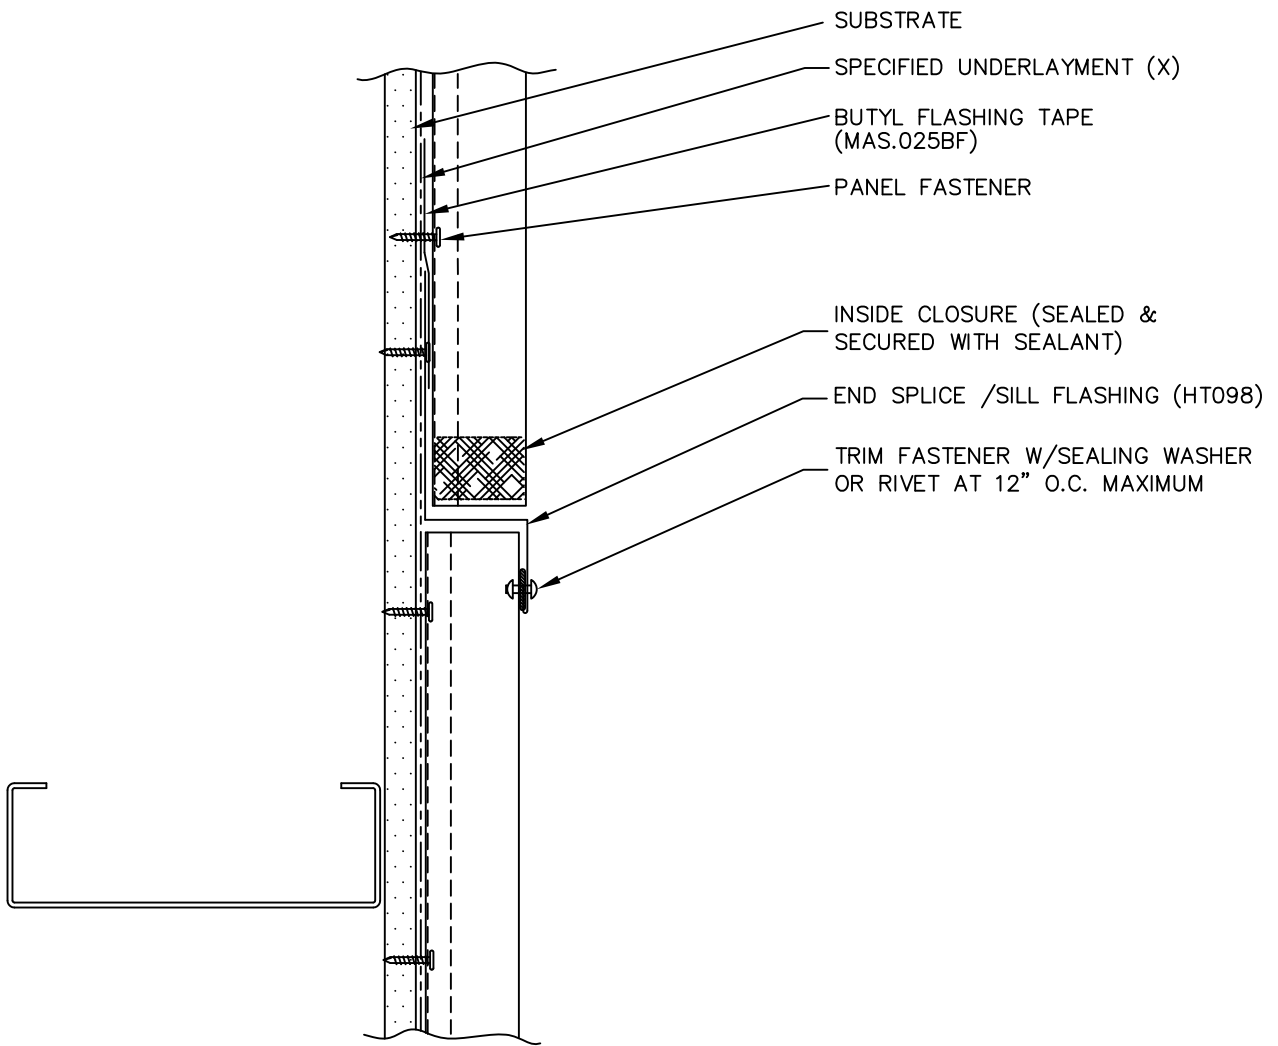

4"

1 3/4"

1/2"

1 1/2"

HT098

(X) - NOT BY AEP SPAN

PRESTIGE SERIES
VERTICAL INSTALL.

END SPLICE (W/TRIM)

PSV-12