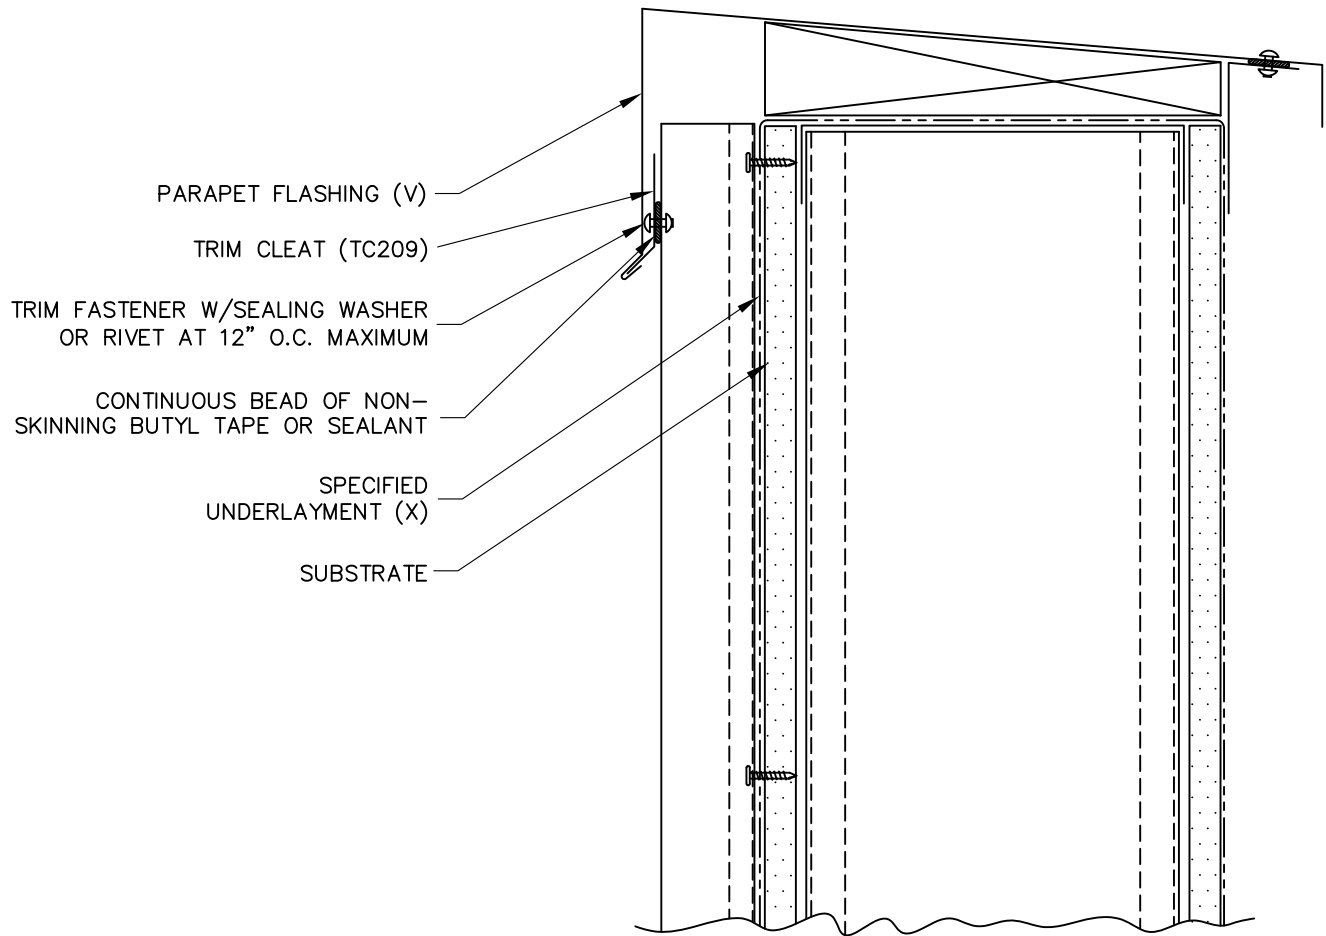

TC209

(X) - NOT BY AEP SPAN

(V) - DIMENSIONS VARY BASED ON PROJECT CONDITIONS

**PRESTIGE SERIES**  
VERTICAL INSTALL.

PARAPET

PSV-13