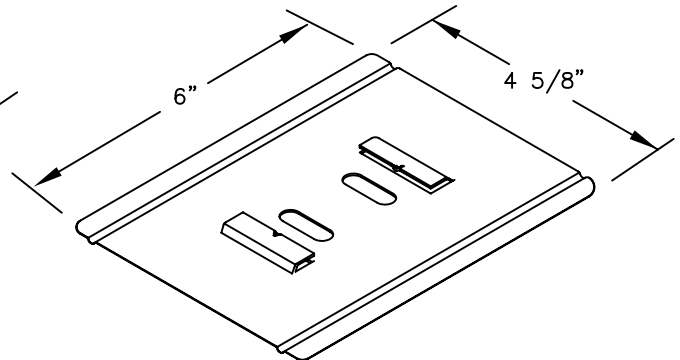

STANDARD CLIP

LOW PROFILE CLIP

BEARING PLATE FOR STD. CLIP

BEARING PLATE FOR LOW CLIP

SEAMED STD. CLIP

SEAMED LOW CLIP

REV. 11/01/07

SPAN-LOK hp

CLIP INFO

SLHP-1