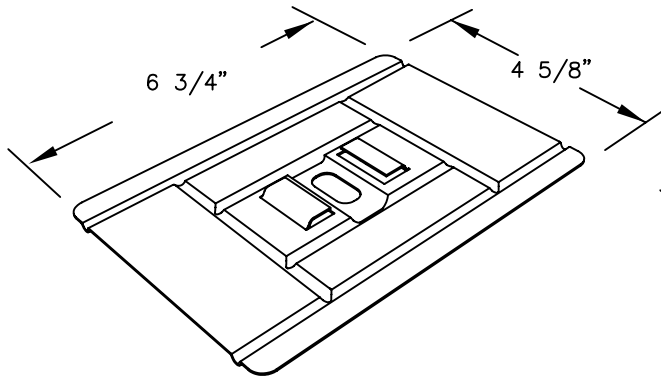

STANDARD CLIP

LOW PROFILE CLIP

BEARING PLATE FOR STD. CLIP

BEARING PLATE FOR LOW CLIP

SEAMED STD. CLIP

SEAMED LOW CLIP

REV. 11/01/07

SPAN-LOK hp

CLIP INFO

SLHP-1