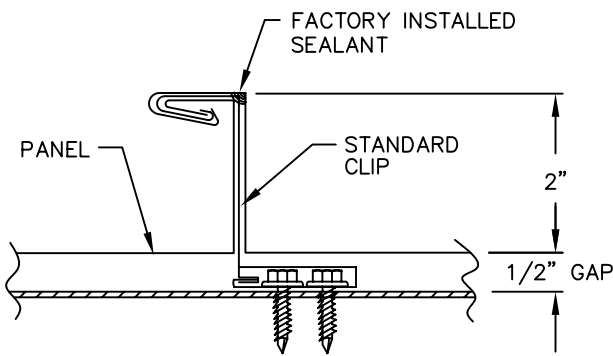

STANDARD CLIP

LOW PROFILE CLIP

BEARING PLATE FOR STD. CLIP

BEARING PLATE FOR LOW CLIP

SEAMED STD. CLIP

SEAMED LOW CLIP

REV. 11/01/07

SPAN-LOK hp

CLIP INFO

SLHP-1